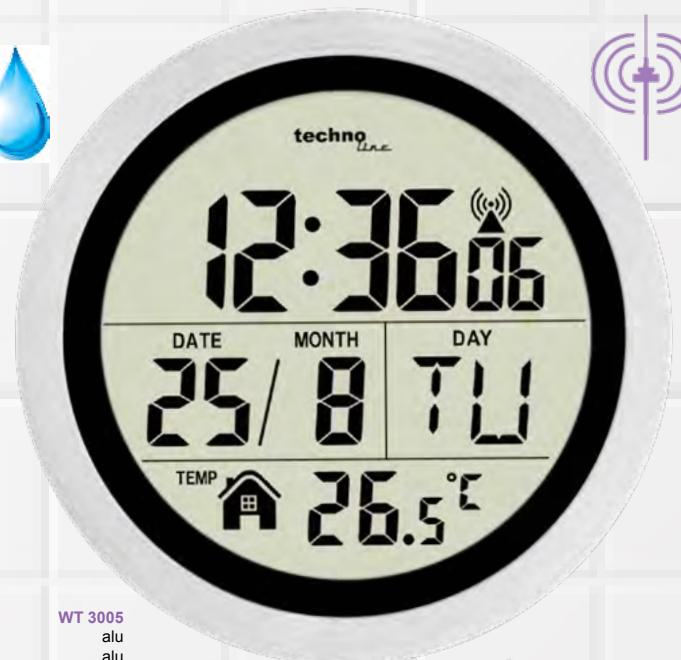

DCF-77 Radio controlled clock with manual time setting option □ 12/24h time display □ Date and weekday display (8 languages) □ Indoor temperature display □ Humidity-proof, ideal for bathrooms □ Mounting with suction cup □ Wall mounting