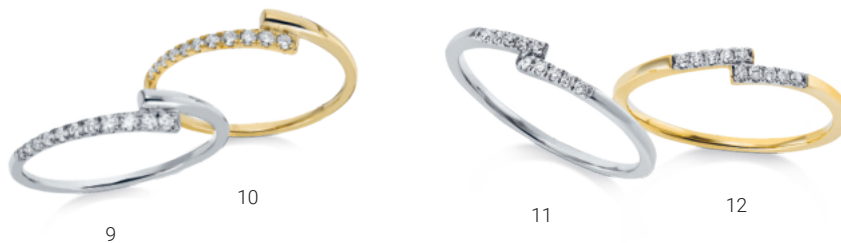

9 | 1CC74W ring WG, 11 diamonds 0,12 ct, G-si, w:3,9 mm	14 kt 219,-	18 kt 269,-
10 | 1CC74G ring YG, 11 diamonds 0,12 ct, G-si, w:3,9 mm	14 kt 219,-	18 kt 269,-
11 | 1CP57W ring WG, 10 diamonds 0,07 ct, G-si, w:2,8 mm	14 kt 179,-	18 kt 229,-
12 | 1CP57G ring YG, 10 diamonds 0,07 ct, G-si, w:2,8 mm	14 kt 179,-	18 kt 229,-