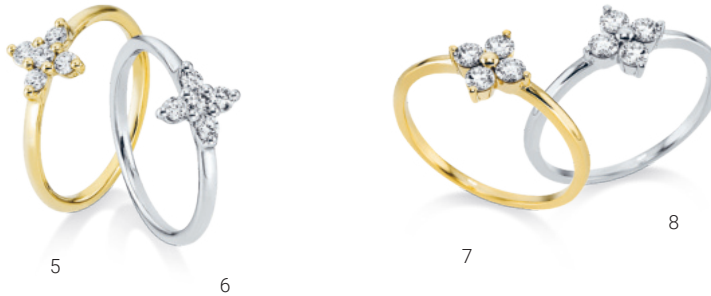

5 | 1Y238G ring YG, 5 diamonds 0,25 ct, G-si, h:8,2 mm, w:8,2 mm	14 kt 679,-	18 kt 739,-
6 | 1Y238W ring WG, 5 diamonds 0,25 ct, G-si, h:8,2 mm, w:8,2 mm	14 kt 679,-	18 kt 739,-
7 | 1AA55G ring YG, 4 diamonds 0,35 ct, G-si, h:8,0 mm, w:8,0 mm	14 kt 799,-	18 kt 889,-
8 | 1AA55W ring WG, 4 diamonds 0,35 ct, G-si, h:8,0 mm, w:8,0 mm	14 kt 799,-	18 kt 889,-