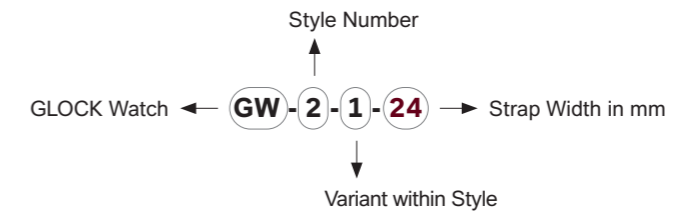

## EXPLANATION OF THE WATCH ITEM NUMBER

Matching endings in the strap and watch item numbers indicate compatibility between both products.

For instance, **GW-24-1-24** can be paired with **GB-PU-ARMYGREEN-RTF-BC-24**.