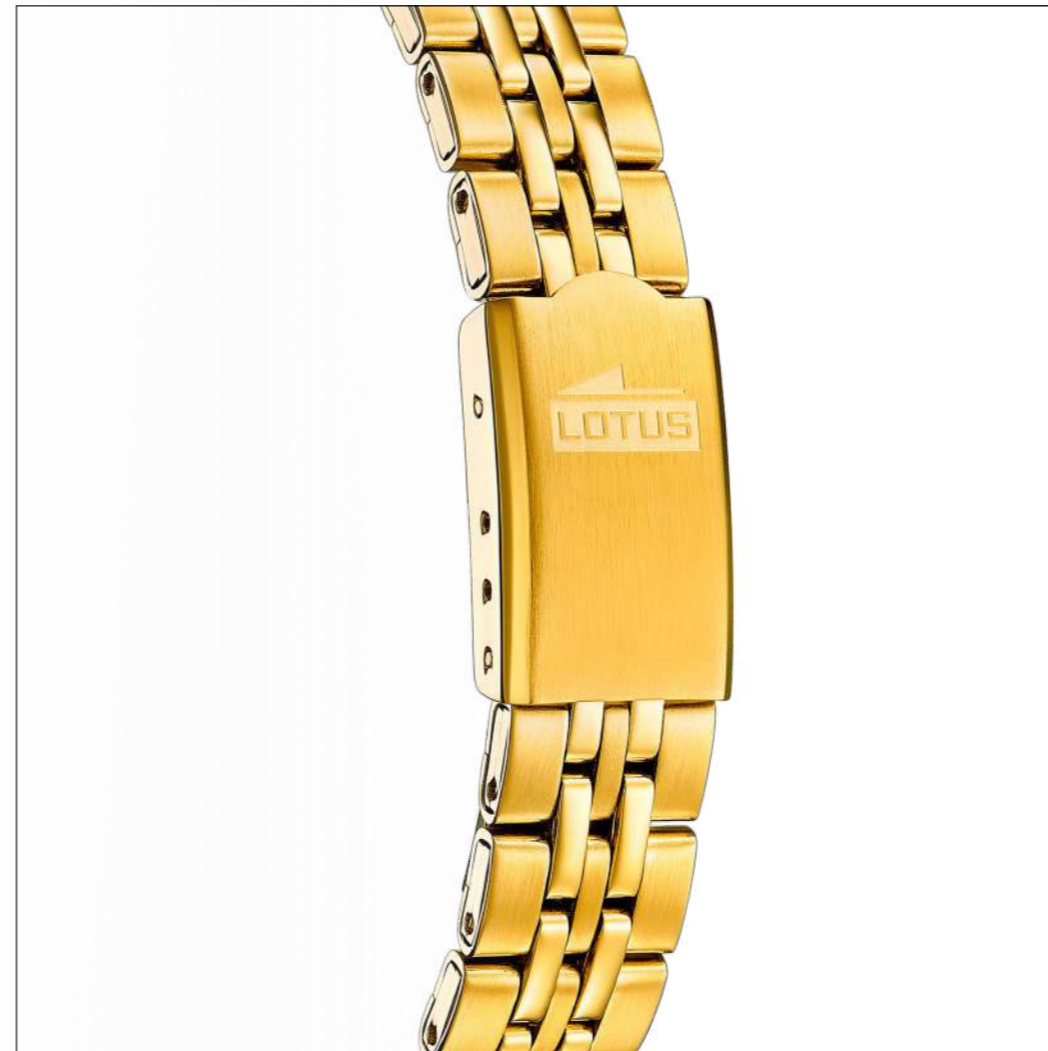

REF. 18992

Material. Stainless Steel 316L case and bracelet
Glass Material. Mineral Crystal
Dimensions. Ø 26.0 mm
Water resistance. 5 ATM
Price. 89 €

FREEDOM

REF. 18993

Material. Stainless Steel 316L case and bracelet
Glass Material. Mineral Crystal
Dimensions. Ø 26.0 mm
Water resistance. 5 ATM
Price. 99 €

18993/4