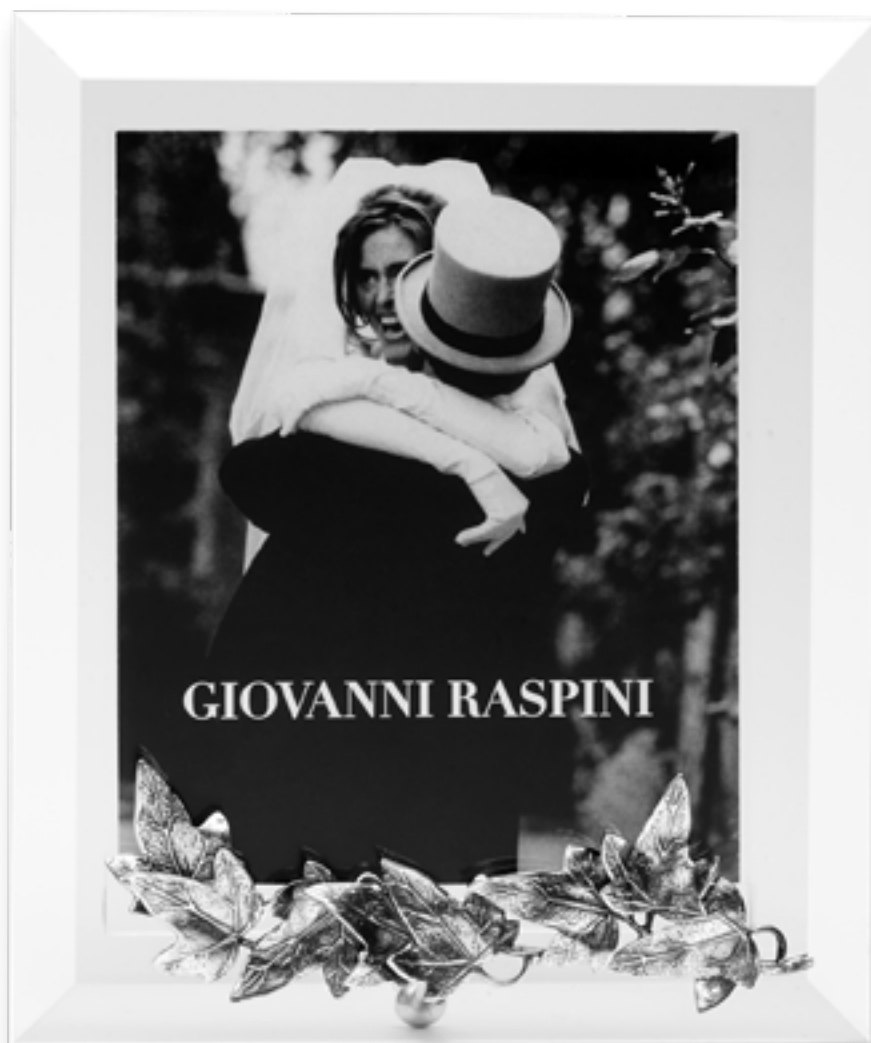

02351 IVY LARGE LIGHT FRAME, glass cm 18x24, photo cm 14x19
3500420